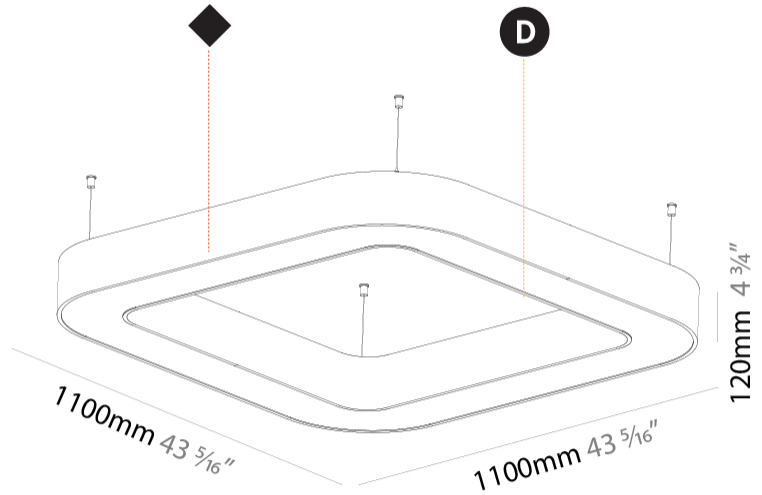

GENERAL

Series: Glorious
Subseries: Glorious Quantum
Brand: Prolicht
Division: Architectural
Mounting Type: Suspension
Mounting Location: Ceiling
Subcategory: Ambient

PHYSICAL

Shape: Square
Length (mm): 1100
Length (in): 43 ⁵/₁₆"
Width (mm): 1100
Width (in): 43 ⁵/₁₆"
Height (mm): 120
Height (in): 4 ³/₄"
Max. Overall Height (mm): 2120
Max. Overall Height (in): 83 ⁷/₁₆"
Light Distribution: Direct
Weight (kg): 13.125
Weight (lbs): 28.88
Diffuser: PMMA - Opal or Micro-Prism
Fixture Finish: SSR / BKV / CWI / CRY / HAB / LAG / UFT / ITA / RUA / RUR / MIC / FTG / MYG / TWT / LOD / PUS / FRO / FUP / KIA / POP / BLS / SPG / MEY / GOH / GUM / CHC / COM / ABZ / JAG / OBR / MOS / ROR
Fixture Material: Aluminum

ELECTRICAL

Lamp Type: LED (Zhaga Standard)
Input Wattage (W): 60
Total Output Wattage (W): 48 / 38.4 (3500K)
Dimming: Non-Dimming / Phase Dimming (120Vac only) / 0-10V Dimming
Driver Included: Yes
Driver Location: Integrated
Driver Type: Constant Current - 120 / 277Vac
Driver Class: Class 2
Input Voltage (V): 120 - 277
Constant Current (MA): 350 / 1200 (3500K)

LED

Color Temperature (°K): 3000 / 3500 / 4000
Max. Delivered Lumen (lm): 5540 / 5733 / 5850
CRI: >80 CRI
Efficiency (%): 65
Lamp Life (hrs): 50000

OPTICAL

RATINGS AND CERTIFICATIONS

Certified By: Certified for North American Standards
IP rating: IP20